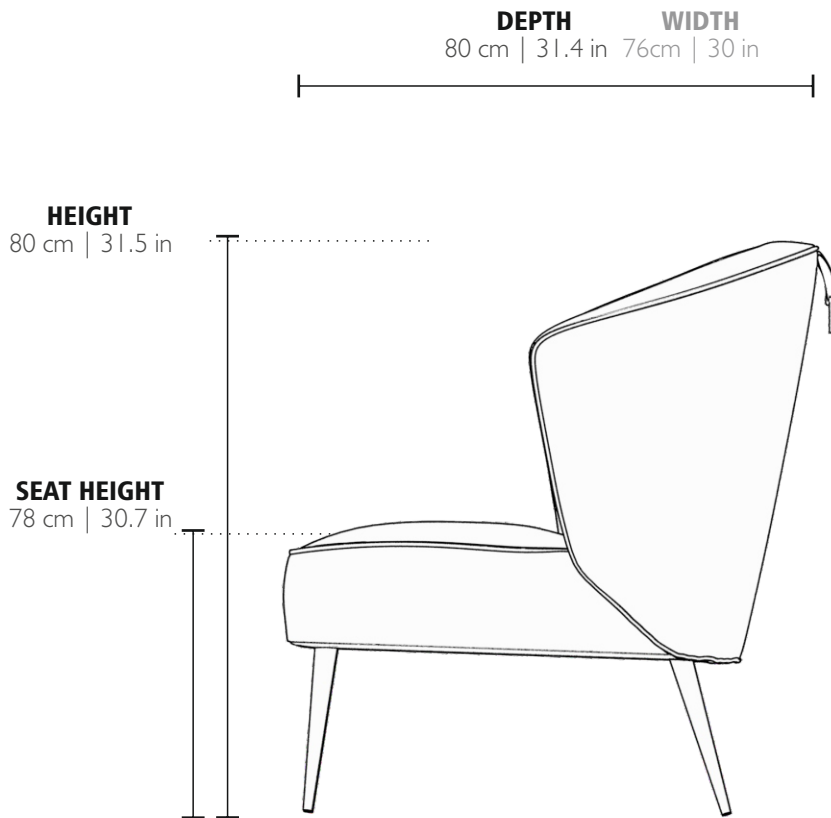

**SEDERE • ARMCHAIR**  
REF. SEDERE.ARM

**WEIGHT**

Net Weight: 20kg | 44.1 lbs  
Gross Weight: 35kg | 77.2 lbs

**MATERIALS**

Body: Fabric  
Legs: Brass

**PACKING** (approx.)

Dimensions: 63 x 63 x 118 cm  
24.8 x 24.8 x 35.8 in  
Volume: 0.36 m<sup>3</sup> | 12.75 ft<sup>3</sup>